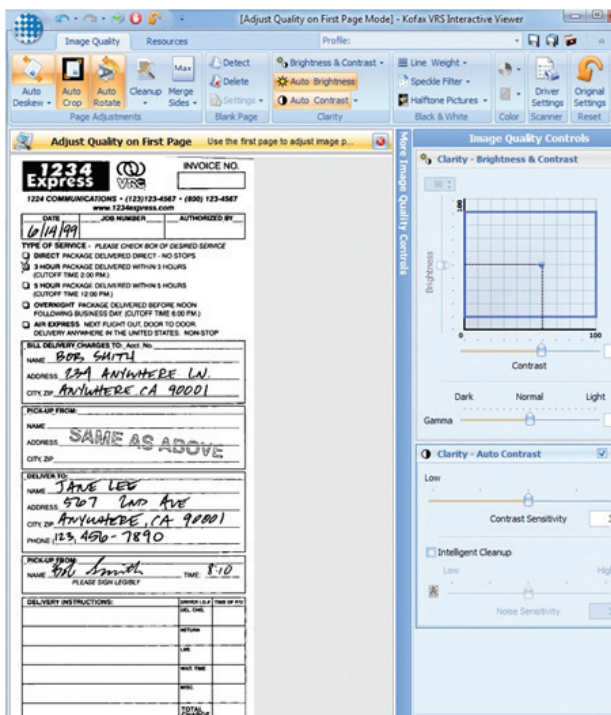

- **Reduce document preparation.** Just yank out the staples and paper clips, stick your documents in the feeder and press the scan button. No experience necessary.
- **Capture color on demand without changing scanner settings.** No sorting out black and white documents. No inserting separator pages. Kofax VRS Elite automatically determines how to handle your color documents at the rated speeds of the scanner.
- **Make piles of paper disappear in the blink of an eye.** Fewer manual tasks and less operator intervention means faster scanning and processing.
- **Produce the perfect image the first time, every time.** Say goodbye to rescanning. Kofax VRS Elite automatically corrects images for you and also provides simple tools to make quick repairs without ever touching the original document.
- **Enable effective distributed or remote scanning.** Kofax VRS Elite reduces the complexity of scanning and helps to ensure that scans at your remote sites are of the highest quality.

Kofax VRS Elite automatically creates high quality images and also enables the creation and adjustment of profiles to be applied automatically based on specific document characteristics.

What is Your Scanner Trying to Tell You?

Device Health in Kofax VRS Elite communicates and escalates scanner issues that can affect operations and quality, so administrators can take steps to maintain peak efficiency.